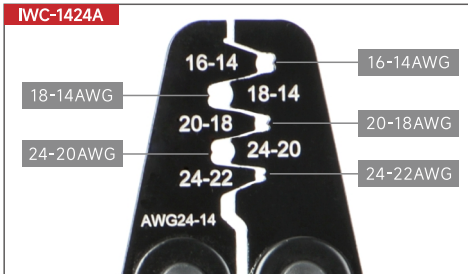

GENERAL INFORMATION

Part No.	APPLICATION	CAPACITY
IWC-1424A	Open Barrel terminals	24-14AWG
IWC-1424B	Weather Pack Terminals	

JAW PARAMETERS

OPERATION

PRODUCT MANUAL

IWC-1424A & IWC-1424B

AUTOMOTIVE CONNECTOR CRIMP TOOL

WEATHER PACK, METRI PACK, DEUTSCH, OPEN BARREL TERMINALS

iCrimp
FOCUS ON CABLE & PIPE TOOLS

MANUFACTURER:

ZHEJIANG IWISS ELECTRIC CO.,LTD
(IWISS TOOLS CO.,LTD)

Add: No. 2789, Liule Road, Yueqing, Zhejiang, 325600, China.