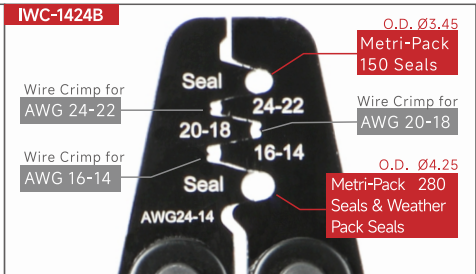

GENERAL INFORMATION

Part No.	APPLICATION	CAPACITY
IWC-1424A	Open Barrel terminals	24-14AWG
IWC-1424B	Weather Pack Terminals	

JAW PARAMETERS

OPERATION

PRODUCT MANUAL

IWC-1424A & IWC-1424B

AUTOMOTIVE CONNECTOR CRIMP TOOL

WEATHER PACK, METRI PACK, DEUTSCH, OPEN BARREL TERMINALS

iCrimp
FOCUS ON CABLE & PIPE TOOLS

MANUFACTURER:

ZHEJIANG IWISS ELECTRIC CO.,LTD
(IWISS TOOLS CO.,LTD)

Add: No. 2789, Liule Road, Yueqing, Zhejiang, 325600, China.