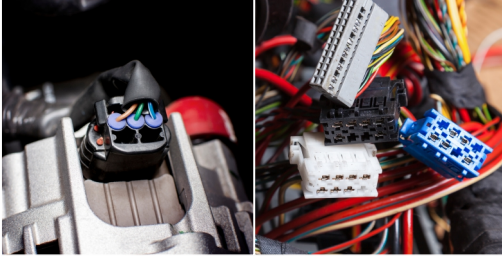

GENERAL INFORMATION

Part No.	APPLICATION	CAPACITY
IWC-1424A	Open Barrel terminals	24-14AWG
IWC-1424B	Weather Pack Terminals	

JAW PARAMETERS

OPERATION

PRODUCT MANUAL

IWC-1424A & IWC-1424B

AUTOMOTIVE CONNECTOR CRIMP TOOL

WEATHER PACK, METRI PACK, DEUTSCH, OPEN BARREL TERMINALS

iCrimp
FOCUS ON CABLE & PIPE TOOLS

MANUFACTURER:

ZHEJIANG IWISS ELECTRIC CO.,LTD
(IWISS TOOLS CO.,LTD)

Add: No. 2789, Liule Road, Yueqing, Zhejiang, 325600, China.