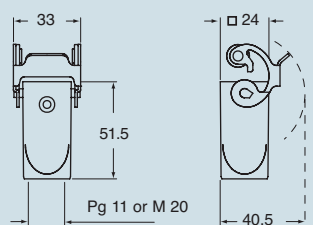

inserts:		page
CK .....	3 poles + ⊕	36
CK .....	4 poles + ⊕	36
CKS .....	3 poles + ⊕	37
CKS .....	4 poles + ⊕	37
CD .....	8 poles	40
CQ .....	5 poles + ⊕	63
CQ .....	12 poles + ⊕	62

overall dimensions:  
21 x 21 mm

**Note:**  
The CQ 12 inserts are already fitted with seal and screw, allowing IP66/IP67 protection rating to be achieved.

dimensions in mm

**CKA VS and MKA V**

**CKA VAS and MKA VA**

**CKA VGS and MKA VG**

**CKAX VGS and MKAX VG**

dimensions in mm

**CKA C**

**CKA CA**

**CKAX CX**

**CKAX CXA**

**ILME**®  
Type 12  
Type 4/4X only  
with CKR 65 (D)

dimensions indicated are not binding  
and may be changed without notice

size 21.21