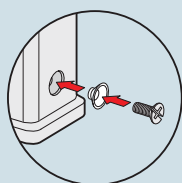

inserts:		page
CK	3 poles + ⊕	36
CK	4 poles + ⊕	36
CKS	3 poles + ⊕	37
CKS	4 poles + ⊕	37
CD	8 poles	40
CQ	5 poles + ⊕	63
CQ	12 poles + ⊕	62

overall dimensions:
21 x 21 mm

hoods

covers

description	part No. (entry - Pg 11)	part No. (entry - M 20)	part No.
with pegs, top entry ¹⁾ with pegs, side entry ¹⁾	CKA 03 VS CKA 03 VAS	MKA V20 MKA VA20	
with lever in galvanised steel, top entry ¹⁾ with stainless steel lever, top entry ¹⁾	CKA 03 VGS CKAX 03 VGS	MKA VG20 MKAX VG20	
with pegs and gasket, for female inserts with pegs, for male inserts			CKA 03 C ²⁾ CKA 03 CA ²⁾
with stainless steel lever and gasket, for female inserts with stainless steel lever, for male inserts			CKAX 03 CX CKAX 03 CXA
seal and screw kit for IP66/IP67 ³⁾ for CK, CQ 05, CKS inserts	CKR 65		
seal and screw kit for IP66/IP67 ³⁾ for CD 08 inserts	CKR 65 D		

1. enclosures with IP44 degree of protection.
2. better to use with CKAX enclosures (stainless steel lever).
3. To achieve the IP66/PI67 protection rating, a kit is available which includes a seal to be fitted under the insert fastening screw supplied with the kit (see example illustrated), instead of the screw with spring washer supplied with the insert

Note:
The CQ 12 inserts are already fitted with seal and screw, allowing IP66/IP67 protection rating to be achieved.

dimensions in mm

CKA VS and MKA V

CKA VAS and MKA VA

CKA VGS and MKA VG

CKAX VGS and MKAX VG

dimensions in mm

CKA C

CKA CA

CKAX CX

CKAX CXA

ILME®
Type 12
Type 4/4X only
with CKR 65 (D)

dimensions indicated are not binding
and may be changed without notice

size 21.21