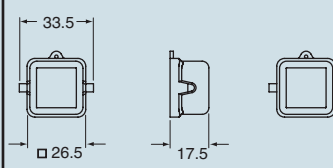

**CKAX VGS and MKAX VG**

dimensions in mm

**CKA C**

**CKA CA**

**CKAX CX**

**CKAX CXA**

**ILME**®  
Type 12  
Type 4/4X only  
with CKR 65 (D)

dimensions indicated are not binding  
and may be changed without notice

size 21.21