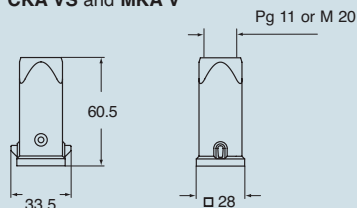

inserts:		page
CK .....	3 poles + ⊕	36
CK .....	4 poles + ⊕	36
CKS .....	3 poles + ⊕	37
CKS .....	4 poles + ⊕	37
CD .....	8 poles	40
CQ .....	5 poles + ⊕	63
CQ .....	12 poles + ⊕	62

overall dimensions:  
21 x 21 mm

hoods

covers

description	part No. (entry - Pg 11)	part No. (entry - M 20)	part No.
with pegs, top entry <sup>1)</sup> with pegs, side entry <sup>1)</sup>	<b>CKA 03 VS</b> <b>CKA 03 VAS</b>	<b>MKA V20</b> <b>MKA VA20</b>	
with lever in galvanised steel, top entry <sup>1)</sup> with stainless steel lever, top entry <sup>1)</sup>	<b>CKA 03 VGS</b> <b>CKAX 03 VGS</b>	<b>MKA VG20</b> <b>MKAX VG20</b>	
with pegs and gasket, for female inserts with pegs, for male inserts			<b>CKA 03 C <sup>2)</sup></b> <b>CKA 03 CA <sup>2)</sup></b>
with stainless steel lever and gasket, for female inserts with stainless steel lever, for male inserts			<b>CKAX 03 CX</b> <b>CKAX 03 CXA</b>
seal and screw kit for IP66/IP67 <sup>3)</sup> for CK, CQ 05, CKS inserts	<b>CKR 65</b>		
seal and screw kit for IP66/IP67 <sup>3)</sup> for CD 08 inserts	<b>CKR 65 D</b>		

- enclosures with IP44 degree of protection.
- better to use with CKAX enclosures (stainless steel lever).
- To achieve the IP66/PI67 protection rating, a kit is available which includes a seal to be fitted under the insert fastening screw supplied with the kit (see example illustrated), instead of the screw with spring washer supplied with the insert

**Note:**  
The CQ 12 inserts are already fitted with seal and screw, allowing IP66/IP67 protection rating to be achieved.

dimensions in mm

**CKA VS and MKA V**

**CKA VAS and MKA VA**

**CKA VGS and MKA VG**