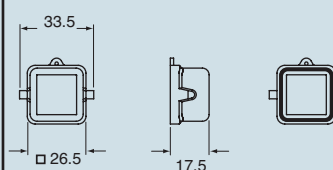

- enclosures with IP44 degree of protection.
- better to use with CKAX enclosures (stainless steel lever).
- To achieve the IP66/PI67 protection rating, a kit is available which includes a seal to be fitted under the insert fastening screw supplied with the kit (see example illustrated), instead of the screw with spring washer supplied with the insert

**Note:**  
The CQ 12 inserts are already fitted with seal and screw, allowing IP66/IP67 protection rating to be achieved.

dimensions in mm

**CKA VS and MKA V**

**CKA VAS and MKA VA**

**CKA VGS and MKA VG**

**CKAX VGS and MKAX VG**

dimensions in mm

**CKA C**

**CKA CA**

**CKAX CX**

**CKAX CXA**

**ILME**®  
Type 12  
Type 4/4X only  
with CKR 65 (D)

dimensions indicated are not binding  
and may be changed without notice