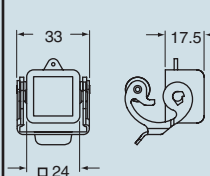

- enclosures with IP44 degree of protection.
- better to use with CKAX enclosures (stainless steel lever).
- To achieve the IP66/PI67 protection rating, a kit is available which includes a seal to be fitted under the insert fastening screw supplied with the kit (see example illustrated), instead of the screw with spring washer supplied with the insert

**Note:**  
The CQ 12 inserts are already fitted with seal and screw, allowing IP66/IP67 protection rating to be achieved.

dimensions in mm

**CKA VS and MKA V**

**CKA VAS and MKA VA**

**CKA VGS and MKA VG**

**CKAX VGS and MKAX VG**

dimensions in mm

**CKA C**

**CKA CA**

**CKAX CX**

**CKAX CXA**

**ILME**®  
Type 12  
Type 4/4X only  
with CKR 65 (D)

dimensions indicated are not binding  
and may be changed without notice

size 21.21