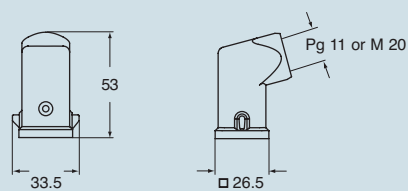

- enclosures with IP44 degree of protection.
- better to use with CKAX enclosures (stainless steel lever).
- To achieve the IP66/PI67 protection rating, a kit is available which includes a seal to be fitted under the insert fastening screw supplied with the kit (see example illustrated), instead of the screw with spring washer supplied with the insert

**Note:**  
The CQ 12 inserts are already fitted with seal and screw, allowing IP66/IP67 protection rating to be achieved.

dimensions in mm

**CKA VS and MKA V**

**CKA VAS and MKA VA**

**CKA VGS and MKA VG**

**CKAX VGS and MKAX VG**

dimensions in mm

**CKA C**

**CKA CA**

**CKAX CX**

**CKAX CXA**

**ILME**®  
Type 12  
Type 4/4X only  
with CKR 65 (D)

dimensions indicated are not binding  
and may be changed without notice