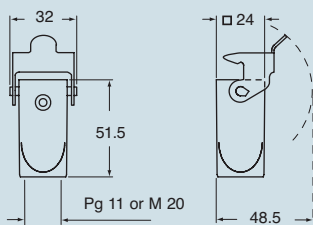

- enclosures with IP44 degree of protection.
- better to use with CKAX enclosures (stainless steel lever).
- To achieve the IP66/PI67 protection rating, a kit is available which includes a seal to be fitted under the insert fastening screw supplied with the kit (see example illustrated), instead of the screw with spring washer supplied with the insert

**Note:**  
The CQ 12 inserts are already fitted with seal and screw, allowing IP66/IP67 protection rating to be achieved.

dimensions in mm

**CKA VS and MKA V**

**CKA VAS and MKA VA**

**CKA VGS and MKA VG**

**CKAX VGS and MKAX VG**

dimensions in mm

**CKA C**

**CKA CA**

**CKAX CX**

**CKAX CXA**

**ILME**®  
Type 12  
Type 4/4X only  
with CKR 65 (D)

dimensions indicated are not binding  
and may be changed without notice

size 21.21