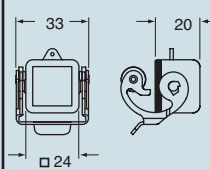

- enclosures with IP44 degree of protection.
- better to use with CKAX enclosures (stainless steel lever).
- To achieve the IP66/PI67 protection rating, a kit is available which includes a seal to be fitted under the insert fastening screw supplied with the kit (see example illustrated), instead of the screw with spring washer supplied with the insert

**Note:**  
The CQ 12 inserts are already fitted with seal and screw, allowing IP66/IP67 protection rating to be achieved.

dimensions in mm

**CKA VS and MKA V**

**CKA VAS and MKA VA**

**CKA VGS and MKA VG**

**CKAX VGS and MKAX VG**

dimensions in mm

**CKA C**

**CKA CA**

**CKAX CX**

**CKAX CXA**

**ILME**®  
Type 12  
Type 4/4X only  
with CKR 65 (D)

dimensions indicated are not binding  
and may be changed without notice

size 21.21