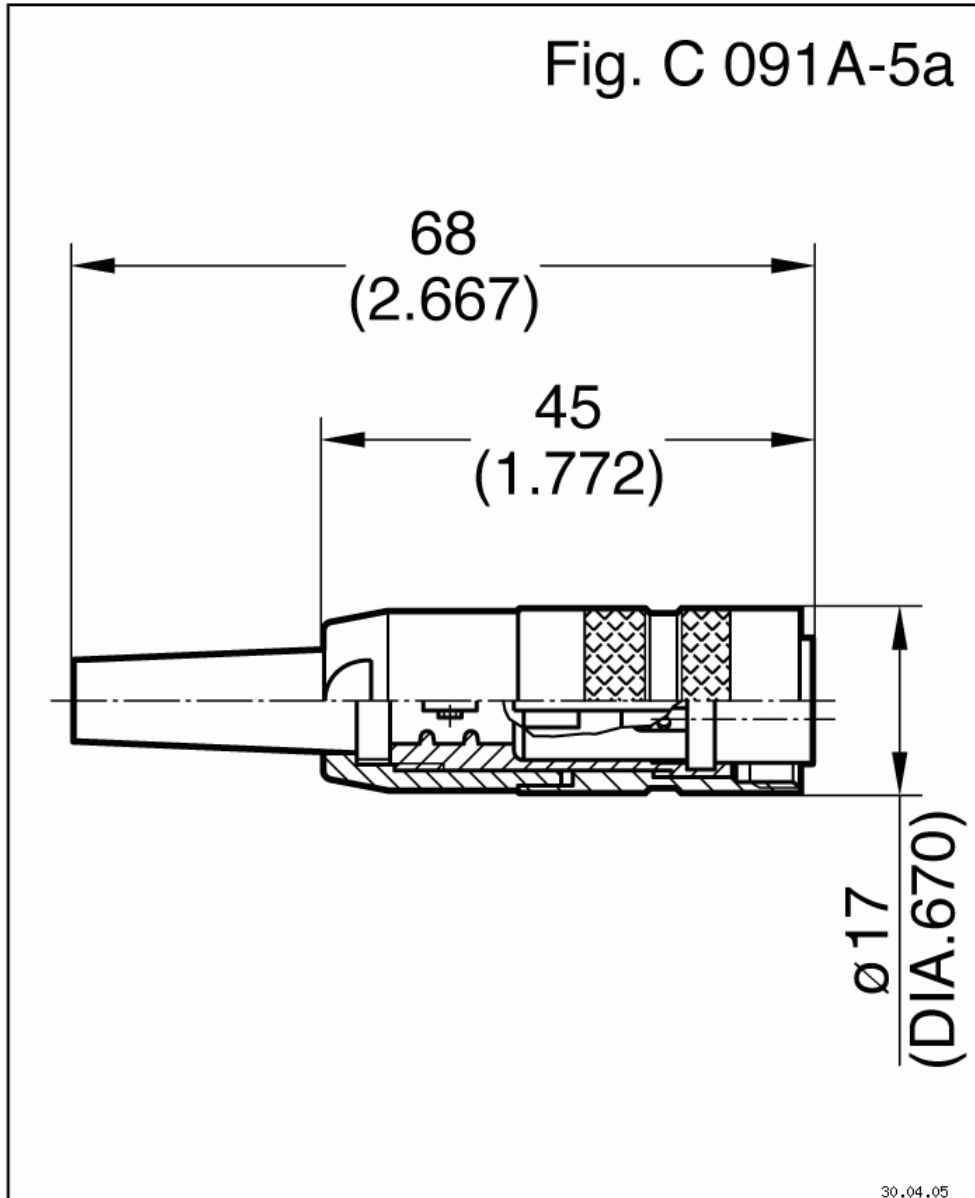

Circular Connectors C 091 A Female cable connector Straight, No. of contacts 6, 300 V

Part No. T 3401 001

Series Circular Connectors C091

Subseries Circular Connector C 091 A

View represents all available contact positions.

Drawing Dimensions in mm (Inch)

Circular Connectors C 091 A Female cable connector Straight, No. of contacts 6, 300 V

Part No. T 3401 001

Series Circular Connectors C091

Subseries Circular Connector C 091 A

View represents all available contact positions.

Contact arrangement