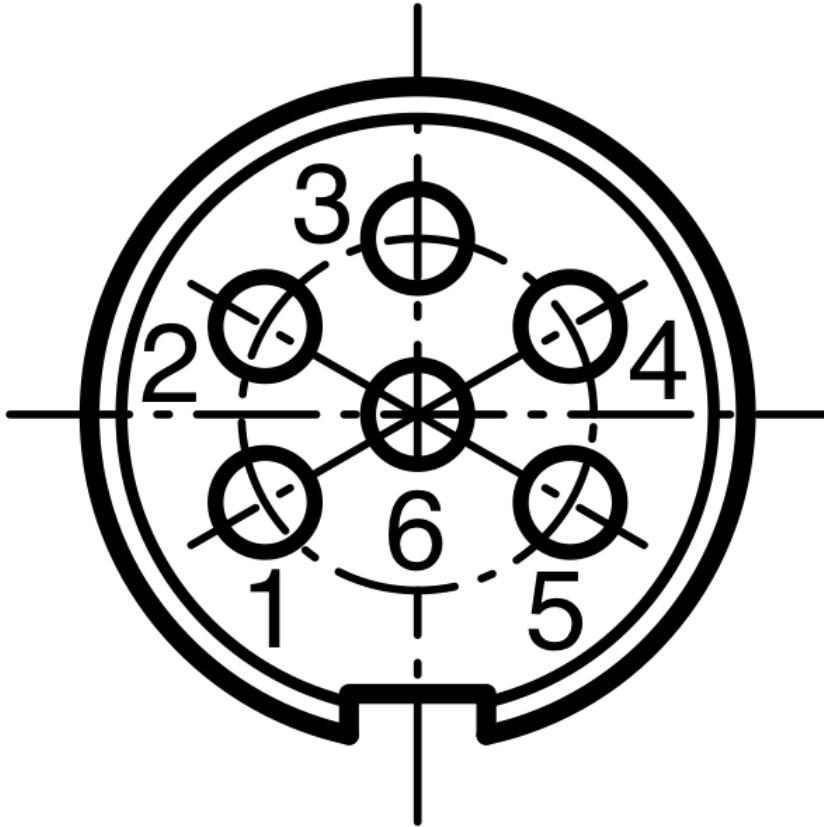

Circular Connectors C 091 A Female cable connector Straight, No. of contacts 6, 300 V

Part No. T 3401 001

Series Circular Connectors C091

Subseries Circular Connector C 091 A

View represents all available contact positions.

Drawing Dimensions in mm (Inch)

Circular Connectors C 091 A Female cable connector Straight, No. of contacts 6, 300 V

Part No. T 3401 001

Series Circular Connectors C091

Subseries Circular Connector C 091 A

View represents all available contact positions.

Contact arrangement