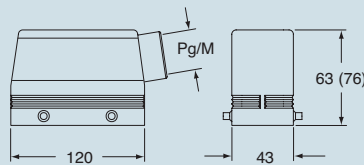

insert centre distance:
104 x 27 mm

hoods with 4 pegs

hoods with 2 pegs

description	part No.		part No.		part No.		part No.	
		entry Pg		entry M		entry Pg		entry M
with pegs, side entry	CHO 24	21	MHO 24.25	25	CHO 24 L	21	MHO 24 L25	25
with pegs, side entry			MHO 24.32	32			MHO 24 L32	32
with pegs, side entry, high construction	CAO 24.21	21	MAO 24.32	32	CAO 24 L21	21	MAO 24 L32	32
with pegs, side entry, high construction	CAO 24.29	29	MAO 24.40	40	CAO 24 L29	29	MAO 24 L40	40
with pegs, top entry	CHV 24	21	MHV 24.25 **	25	CHV 24 L	21	MHV 24 L25	25
with pegs, top entry			MHV 24.32	32			MHV 24 L32	32
with pegs, top entry	CHV 24.29	29	MHV 24.40	40	CHV 24 L29	29	MHV 24 L40	40
with pegs, top entry, high construction	CAV 24.21	21	MAV 24.32	32	CAV 24 L21	21	MAV 24 L32	32
with pegs, top entry, high construction	CAV 24.29	29	MAV 24.40	40	CAV 24 L29	29	MAV 24 L40	40
with pegs, frontal entry, high construction	CAF 24.21	21	MAF 24.25	25				
with pegs, frontal entry, high construction	CAF 24.29	29	MAF 24.32	32				
with pegs, frontal entry, high construction, without adaptor *	CFF 24.21	21	MFF 24.25	25				
with pegs, frontal entry, high construction, without adaptor *	CFF 24.29	29	MFF 24.32	32				

* enclosure without adaptor, threaded on the body, to be used only with a complete cable clamp.

** can only be used with a complete cable clamp (to be purchased separately)

dimensions in mm

CHO (CAO) and MHO (MAO)

dimensions in mm

CHO L (CAO L) and MHO L (MAO L)

CHV (CAV) and MHV (MAV)

* 69.5 for Pg 29 - M 40 versions

CHV L (CAV L) and MHV L (MAV L)

* 69.5 for Pg 29 - M 40 versions

CAF/CFF and MAF/MFF

CAUS® Type 4/4X/12

dimensions indicated are not binding and may be changed without notice

size 104.27