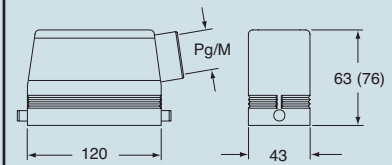

insert centre distance:
104 x 27 mm

hoods with 4 pegs

hoods with 2 pegs

description	part No.		part No.		part No.		part No.	
		entry Pg		entry M		entry Pg		entry M
with pegs, side entry	CHO 24	21	MHO 24.25	25	CHO 24 L	21	MHO 24 L25	25
with pegs, side entry			MHO 24.32	32			MHO 24 L32	32
with pegs, side entry, high construction	CAO 24.21	21	MAO 24.32	32	CAO 24 L21	21	MAO 24 L32	32
with pegs, side entry, high construction	CAO 24.29	29	MAO 24.40	40	CAO 24 L29	29	MAO 24 L40	40
with pegs, top entry	CHV 24	21	MHV 24.25 **	25	CHV 24 L	21	MHV 24 L25	25
with pegs, top entry			MHV 24.32	32			MHV 24 L32	32
with pegs, top entry	CHV 24.29	29	MHV 24.40	40	CHV 24 L29	29	MHV 24 L40	40
with pegs, top entry, high construction	CAV 24.21	21	MAV 24.32	32	CAV 24 L21	21	MAV 24 L32	32
with pegs, top entry, high construction	CAV 24.29	29	MAV 24.40	40	CAV 24 L29	29	MAV 24 L40	40
with pegs, frontal entry, high construction	CAF 24.21	21	MAF 24.25	25				
with pegs, frontal entry, high construction	CAF 24.29	29	MAF 24.32	32				
with pegs, frontal entry, high construction, without adaptor *	CFF 24.21	21	MFF 24.25	25				
with pegs, frontal entry, high construction, without adaptor *	CFF 24.29	29	MFF 24.32	32				

* enclosure without adaptor, threaded on the body, to be used only with a complete cable clamp.

** can only be used with a complete cable clamp (to be purchased separately)

dimensions in mm

CHO (CAO) and MHO (MAO)

dimensions in mm

CHO L (CAO L) and MHO L (MAO L)

CHV (CAV) and MHV (MAV)

* 69.5 for Pg 29 - M 40 versions

CHV L (CAV L) and MHV L (MAV L)

* 69.5 for Pg 29 - M 40 versions

CAF/CFF and MAF/MFF

CAUS® Type 4/4X/12

dimensions indicated are not binding and may be changed without notice

size 104.27