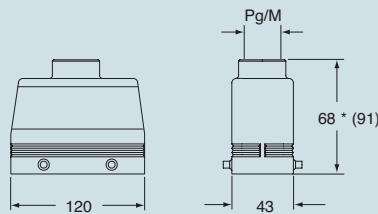

insert centre distance:
104 x 27 mm

hoods with 4 pegs

hoods with 2 pegs

description	part No.		part No.		part No.		part No.	
		entry Pg		entry M		entry Pg		entry M
with pegs, side entry	CHO 24	21	MHO 24.25	25	CHO 24 L	21	MHO 24 L25	25
with pegs, side entry			MHO 24.32	32			MHO 24 L32	32
with pegs, side entry, high construction	CAO 24.21	21	MAO 24.32	32	CAO 24 L21	21	MAO 24 L32	32
with pegs, side entry, high construction	CAO 24.29	29	MAO 24.40	40	CAO 24 L29	29	MAO 24 L40	40
with pegs, top entry	CHV 24	21	MHV 24.25 **	25	CHV 24 L	21	MHV 24 L25	25
with pegs, top entry			MHV 24.32	32			MHV 24 L32	32
with pegs, top entry	CHV 24.29	29	MHV 24.40	40	CHV 24 L29	29	MHV 24 L40	40
with pegs, top entry, high construction	CAV 24.21	21	MAV 24.32	32	CAV 24 L21	21	MAV 24 L32	32
with pegs, top entry, high construction	CAV 24.29	29	MAV 24.40	40	CAV 24 L29	29	MAV 24 L40	40
with pegs, frontal entry, high construction	CAF 24.21	21	MAF 24.25	25				
with pegs, frontal entry, high construction	CAF 24.29	29	MAF 24.32	32				
with pegs, frontal entry, high construction, without adaptor *	CFF 24.21	21	MFF 24.25	25				
with pegs, frontal entry, high construction, without adaptor *	CFF 24.29	29	MFF 24.32	32				

* enclosure without adaptor, threaded on the body, to be used only with a complete cable clamp.

** can only be used with a complete cable clamp (to be purchased separately)

dimensions in mm

CHO (CAO) and MHO (MAO)

dimensions in mm

CHO L (CAO L) and MHO L (MAO L)

CHV (CAV) and MHV (MAV)

* 69.5 for Pg 29 - M 40 versions

CHV L (CAV L) and MHV L (MAV L)

* 69.5 for Pg 29 - M 40 versions

CAF/CFF and MAF/MFF

CAUS® Type 4/4X/12

dimensions indicated are not binding and may be changed without notice

size 104.27