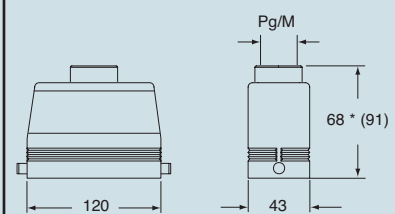

* enclosure without adaptor, threaded on the body, to be used only with a complete cable clamp.

** can only be used with a complete cable clamp (to be purchased separately)

dimensions in mm

CHO (CAO) and MHO (MAO)

dimensions in mm

CHO L (CAO L) and MHO L (MAO L)

CHV (CAV) and MHV (MAV)

* 69.5 for Pg 29 - M 40 versions

CHV L (CAV L) and MHV L (MAV L)

* 69.5 for Pg 29 - M 40 versions

CAF/CFF and MAF/MFF

CAUS® Type 4/4X/12

dimensions indicated are not binding and may be changed without notice

size 104.27