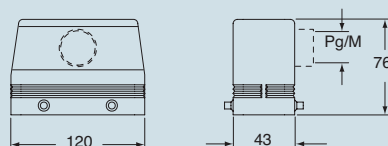

* enclosure without adaptor, threaded on the body, to be used only with a complete cable clamp.

** can only be used with a complete cable clamp (to be purchased separately)

dimensions in mm

CHO (CAO) and MHO (MAO)

dimensions in mm

CHO L (CAO L) and MHO L (MAO L)

CHV (CAV) and MHV (MAV)

* 69.5 for Pg 29 - M 40 versions

CHV L (CAV L) and MHV L (MAV L)

* 69.5 for Pg 29 - M 40 versions

CAF/CFF and MAF/MFF

CAUS® Type 4/4X/12

dimensions indicated are not binding and may be changed without notice

size 104.27